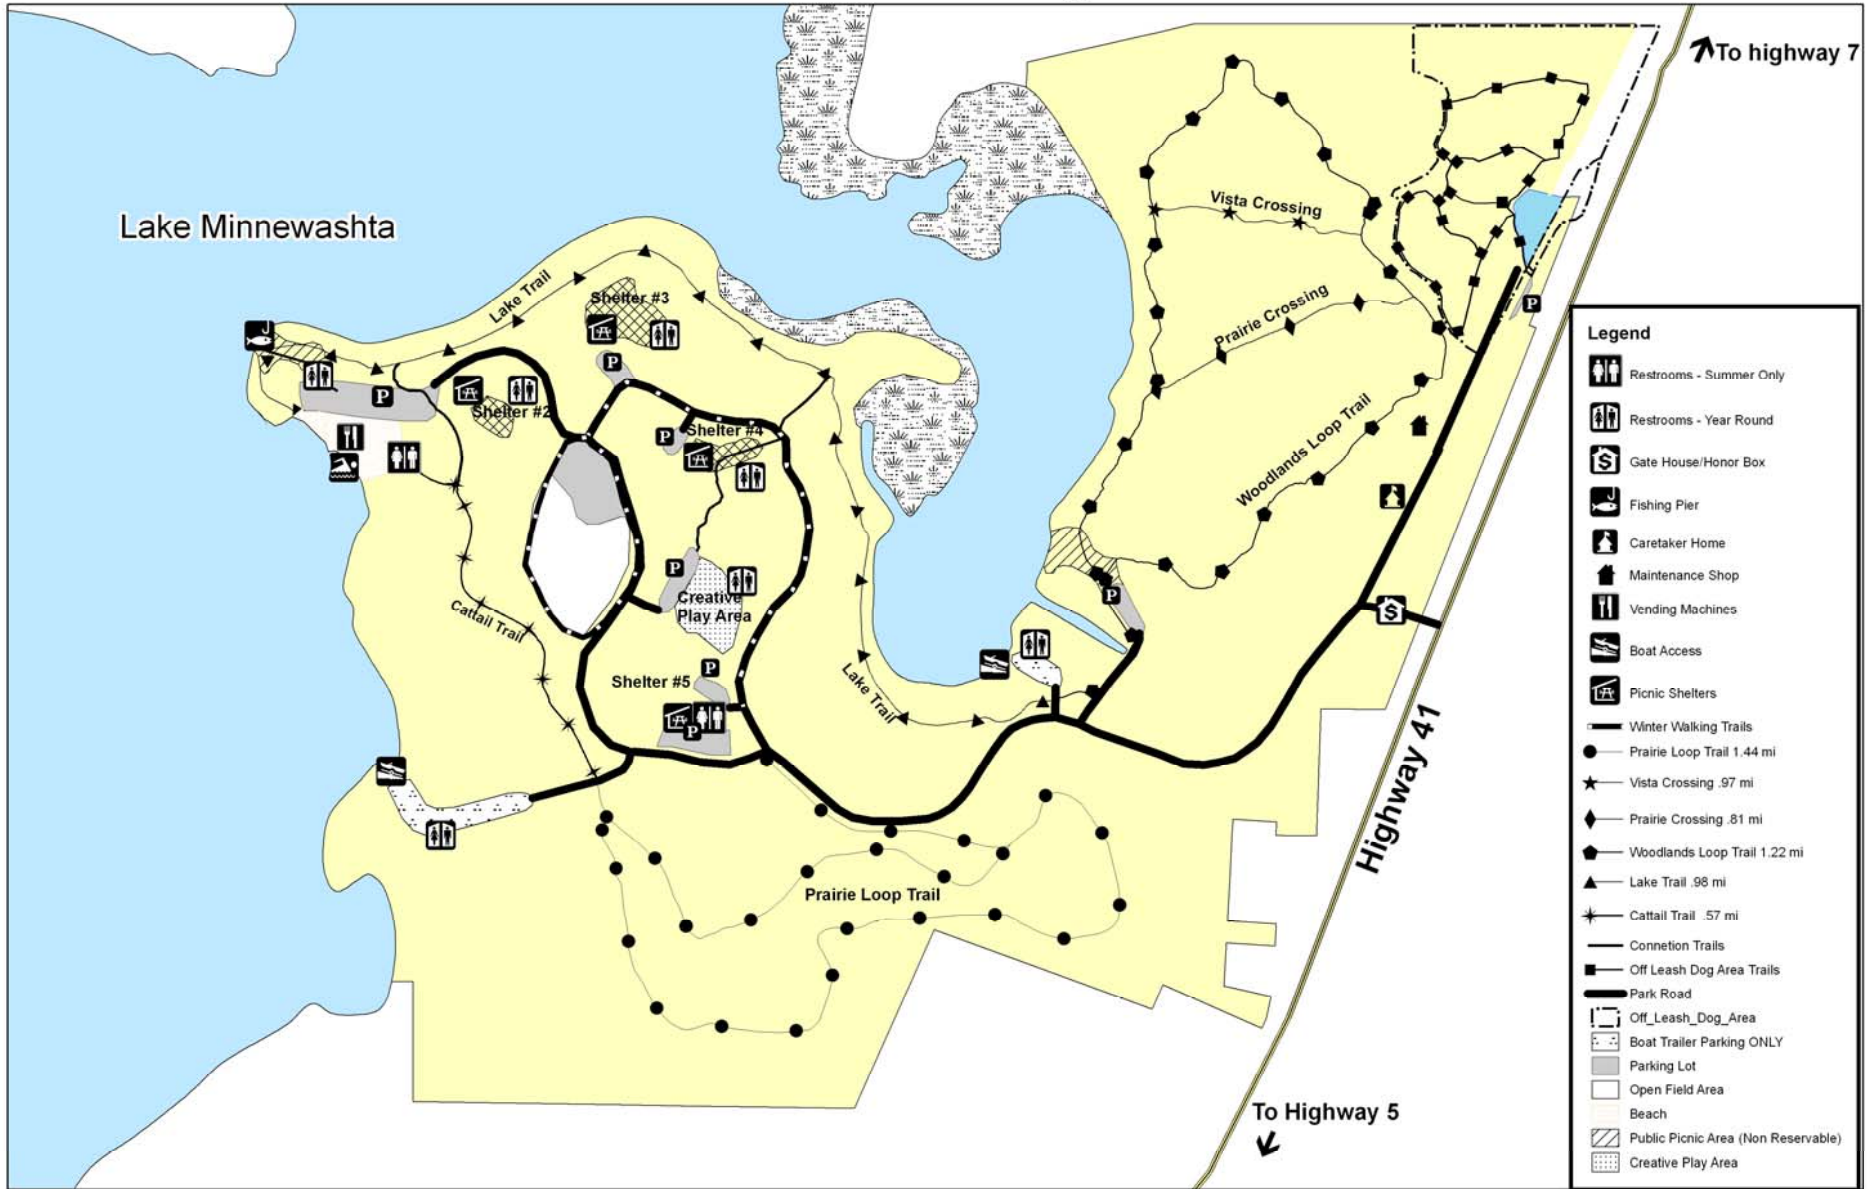

# Lake Minnewashta Regional Park

Legend	
	Restrooms - Summer Only
	Restrooms - Year Round
	Gate House/Honor Box
	Fishing Pier
	Caretaker Home
	Maintenance Shop
	Vending Machines
	Boat Access
	Picnic Shelters
	Winter Walking Trails
	Prairie Loop Trail 1.44 mi
	Vista Crossing .97 mi
	Prairie Crossing .81 mi
	Woodlands Loop Trail 1.22 mi
	Lake Trail .98 mi
	Cattail Trail .57 mi
	Connection Trails
	Off Leash Dog Area Trails
	Park Road
	Off_Leash_Dog_Area
	Boat Trailer Parking ONLY
	Parking Lot
	Open Field Area
	Beach
	Public Picnic Area (Non Reservable)
	Creative Play Area