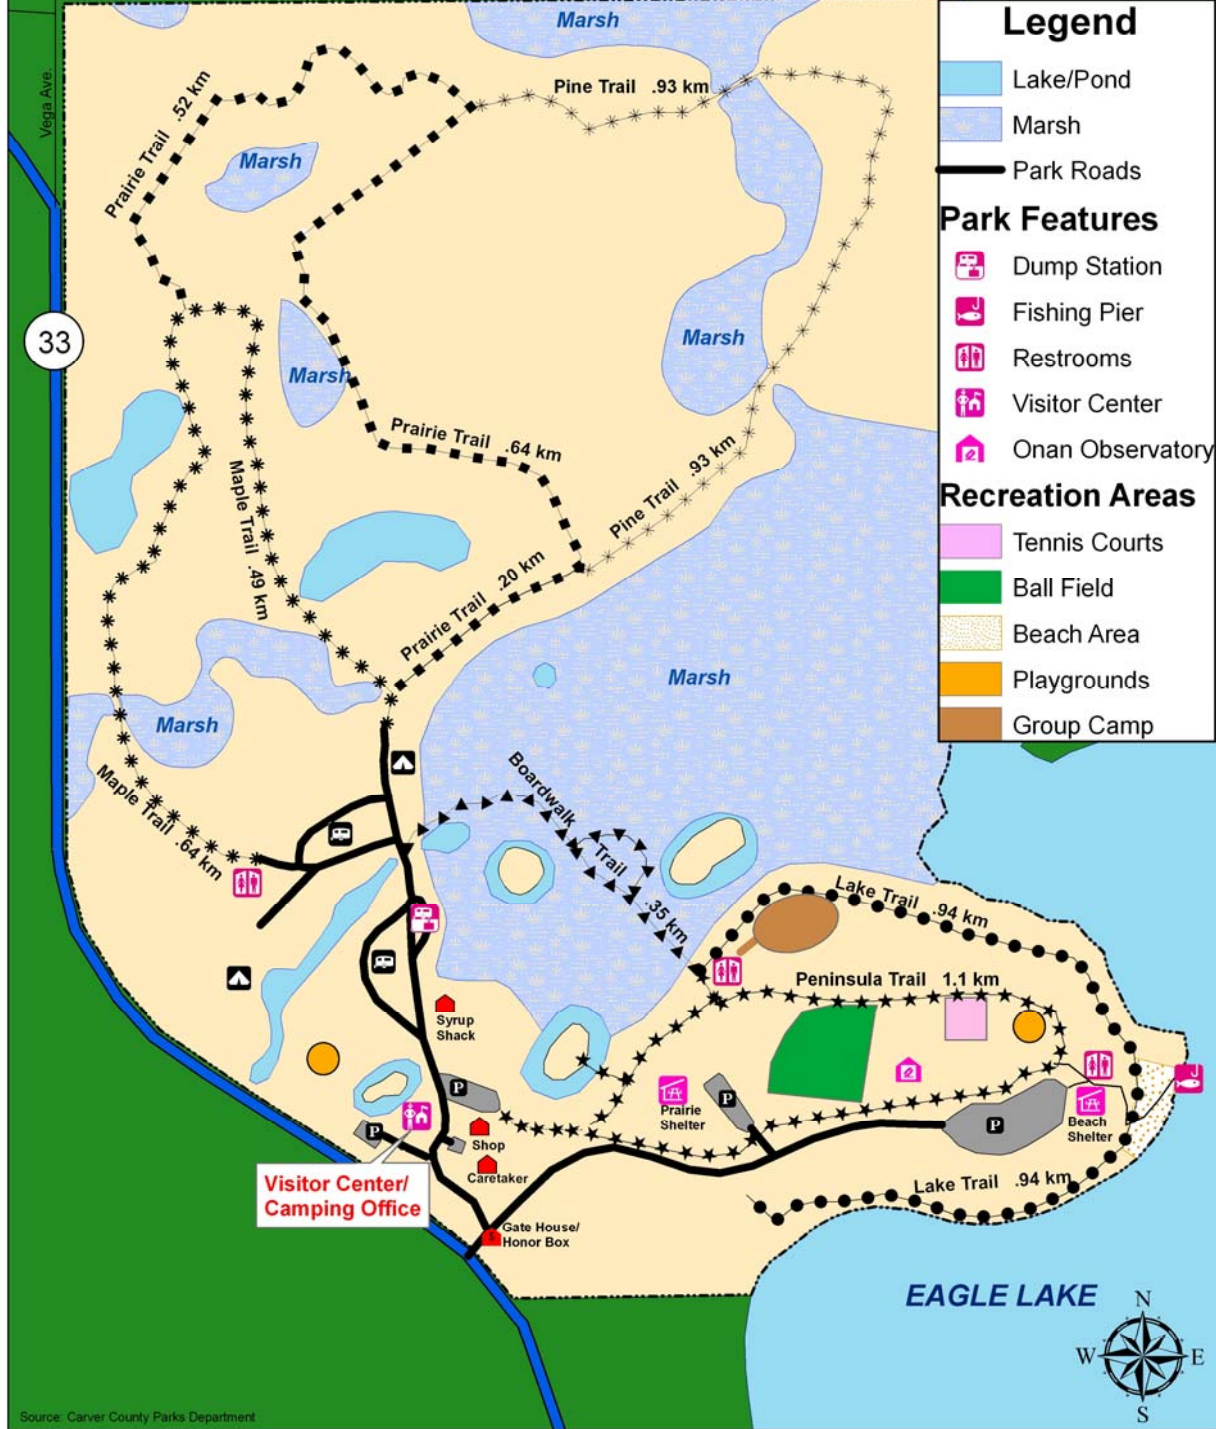

Baylor Regional Park Map

Source: Carver County Parks Department