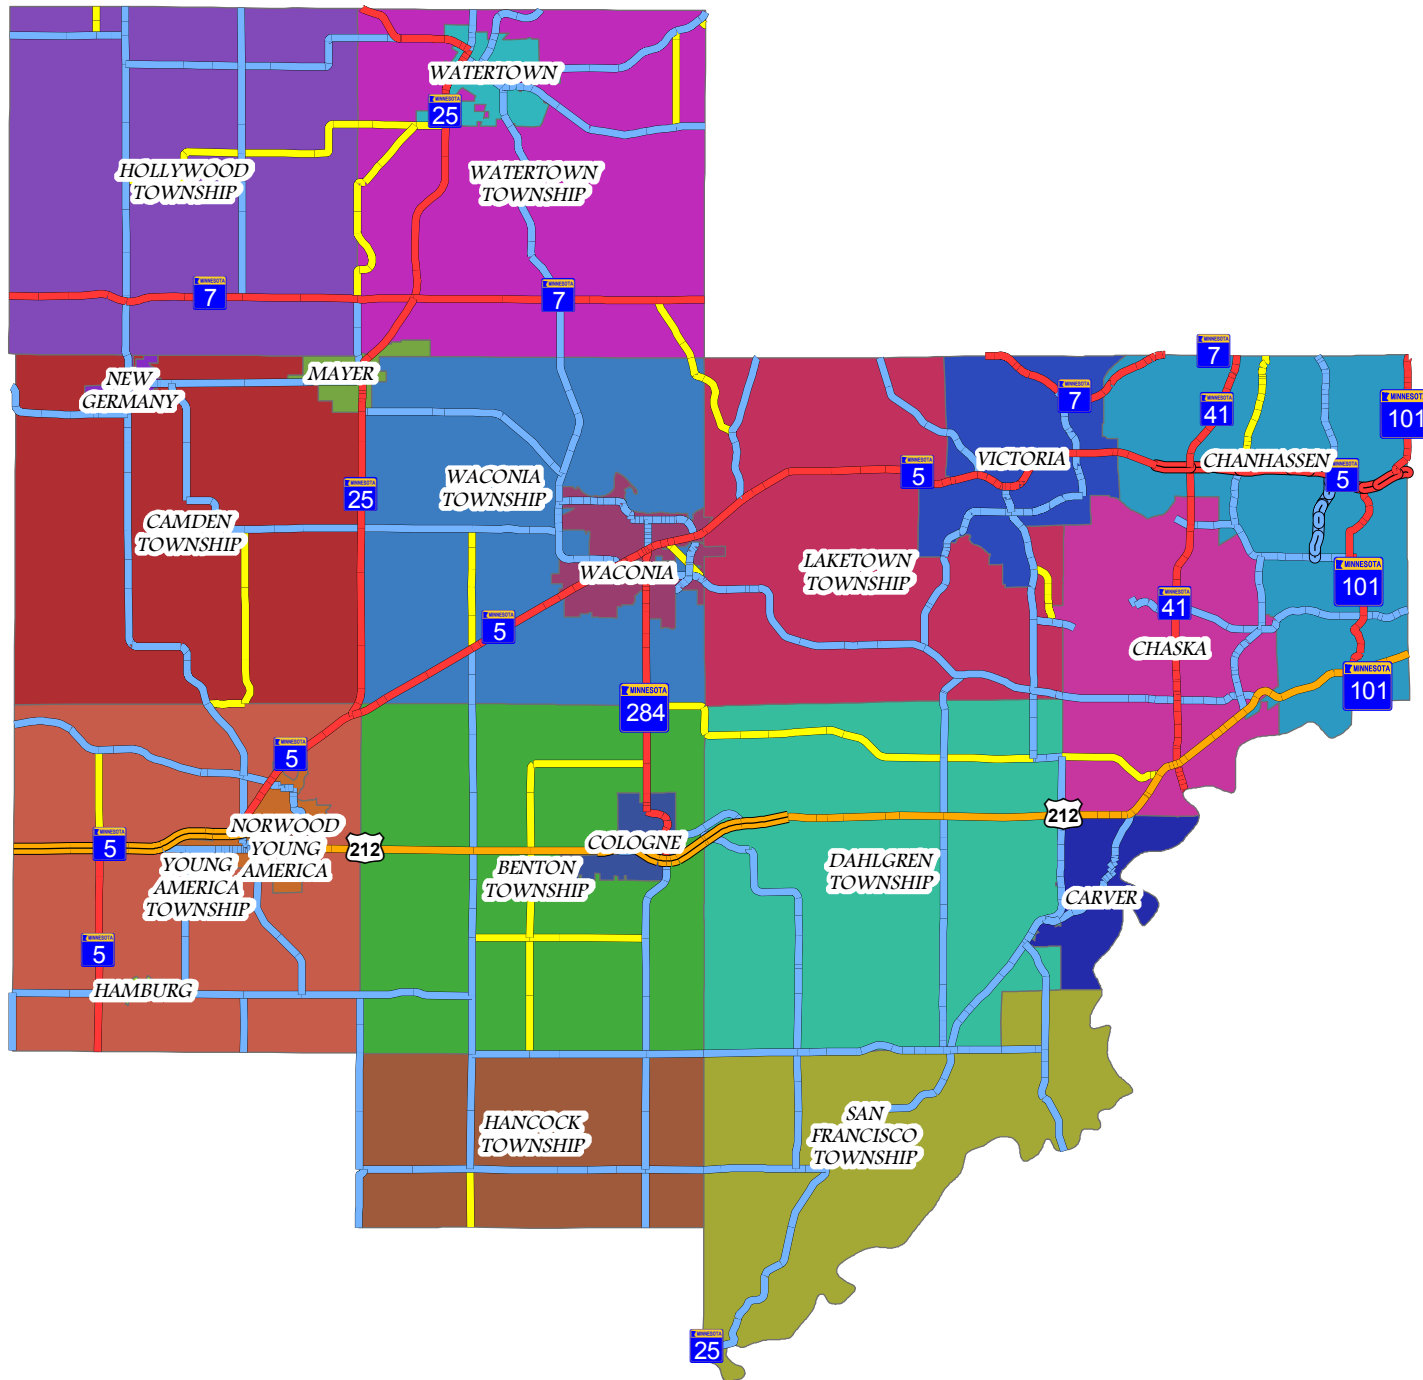

Cities and Townships in Carver County

Cities & Townships

- Benton Township
- Camden Township
- Carver
- Chanhassen
- Chaska
- Chaska Township
- Cologne
- Dahlgren Township
- Hamburg
- Hancock Township
- Hollywood Township
- Laketown Township
- Mayer
- New Germany
- Norwood
- Norwood Young America
- San Francisco Township
- Victoria
- Waconia
- Waconia Township
- Watertown
- Watertown Township
- Young America
- Young America Township

0 5,500 11,000 22,000 Feet

May 30, 2007